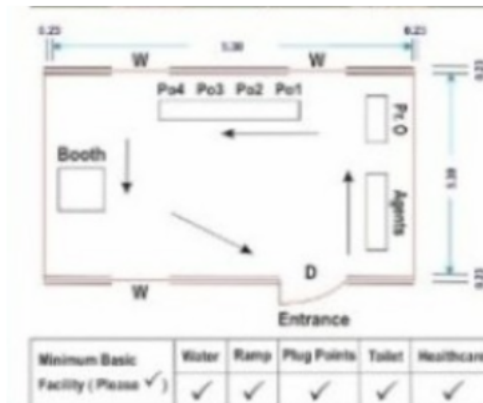

Nazri Naksha

Google Map View

Polling Station Building Front View

Polling Station Front View

Cad View

Key MAP View

- (a) Landmarks
- (b) Road Names
- (c) Traffic Flow