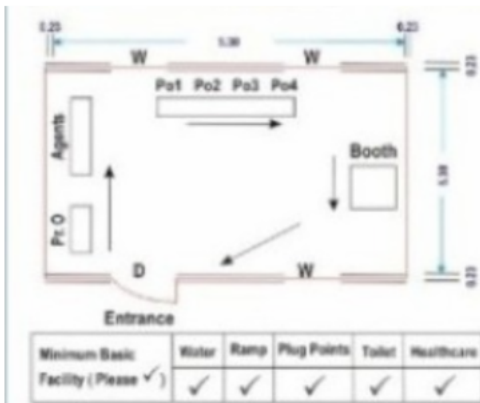

Nazri Naksha

Google Map View

Cad View