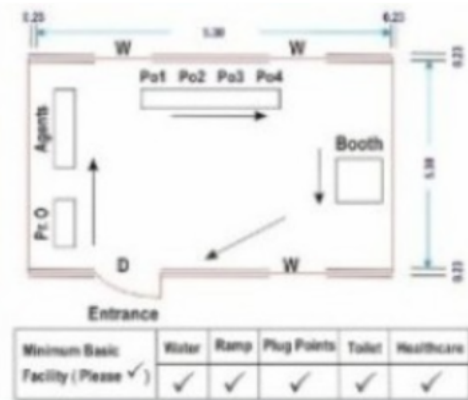

Nazri Naksha

Google Map View

Polling Station Building Front View

Polling Station Front View

Cad View

Key MAP View