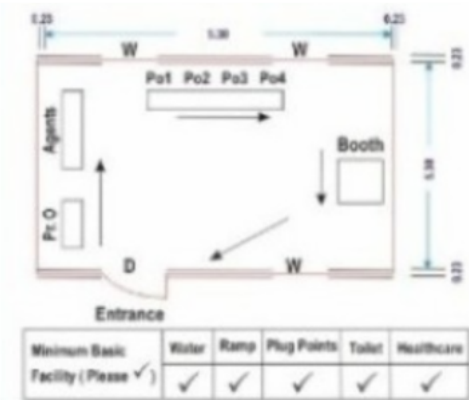

Nazri Naksha

Google Map View

Polling Station Building Front View

Polling Station Front View

Cad View

Key MAP View