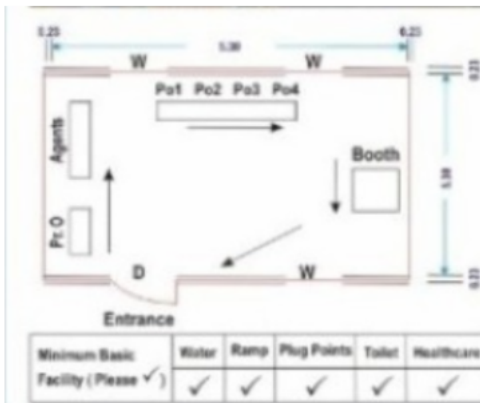

Nazri Naksha

Google Map View

Polling Station Building Front View

Polling Station Front View

Cad View

Key MAP View