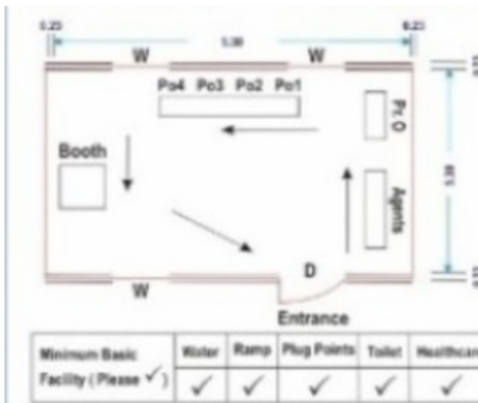

Nazri Naksha

Google Map View

Polling Station Building Front View

Polling Station Front View

Cad View

Key MAP View