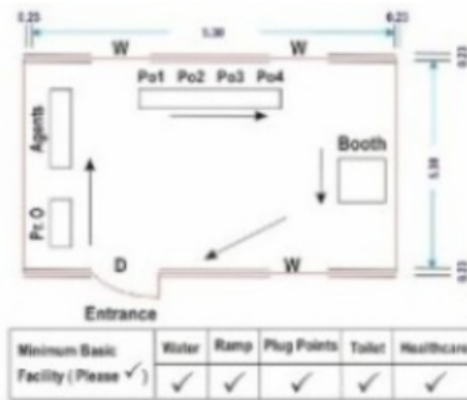

Nazri Naksha

Google Map View

Polling Station Building Front View

Polling Station Front View

Cad View

Key MAP View