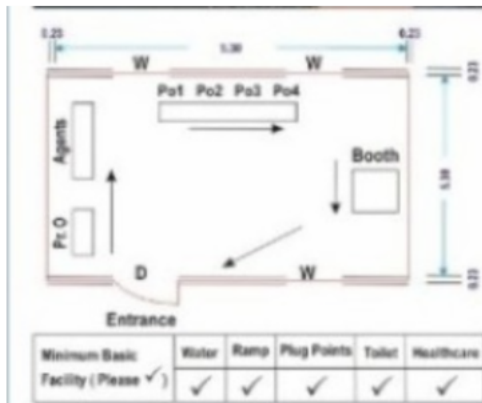

Nazri Naksha

Google Map View

Polling Station Building Front View

Polling Station Front View

Cad View

Key MAP View