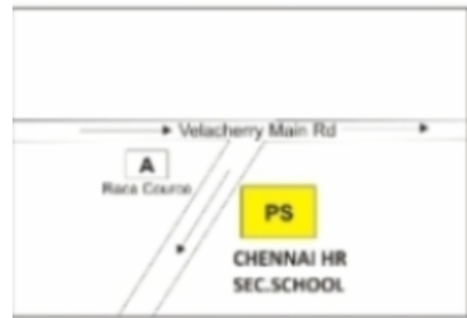

Key MAP View

(a) Landmarks
(b) Road Names
(c) Traffic Flow