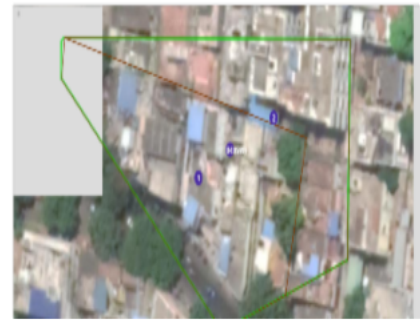

Nazri Naksha

Google Map View