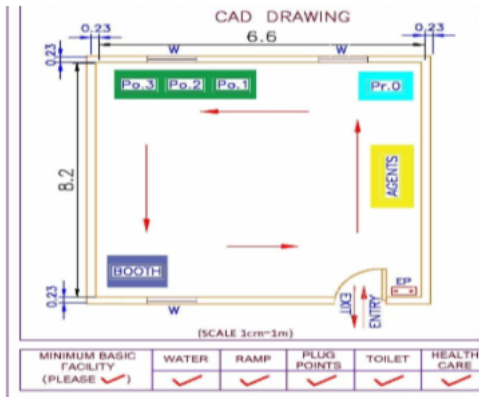

Nazri Naksha

Google Map View

Polling Station Building Front View

Polling Station Front View

Cad View

Key MAP View