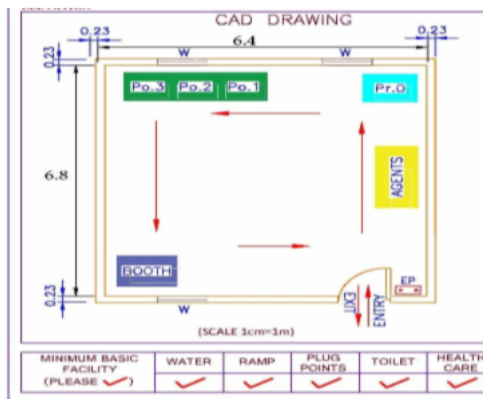

Nazri Naksha

Google Map View

Polling Station Building Front View

Polling Station Front View

Cad View

Key MAP View