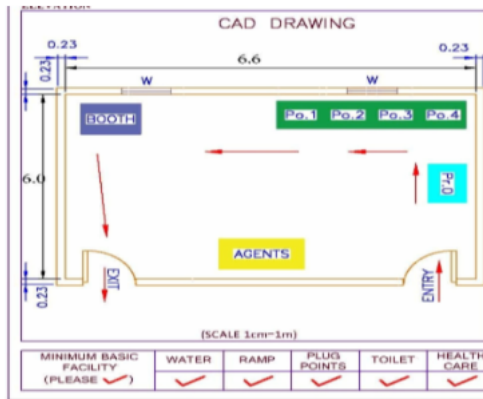

Nazri Naksha

Google Map View

Polling Station Building Front View

Polling Station Front View

Cad View

Key MAP View