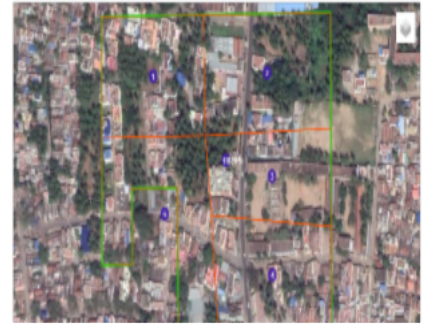

Nazri Naksha

Google Map View