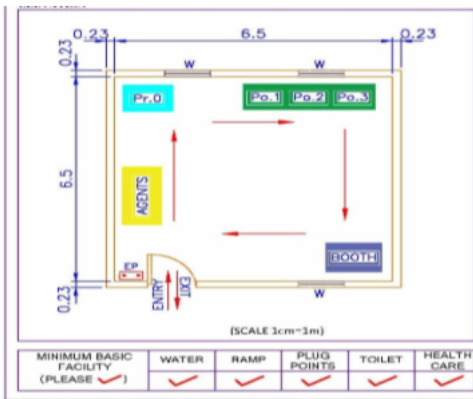

Nazri Naksha

Google Map View

Polling Station Building Front View

Polling Station Front View

Cad View

Key MAP View