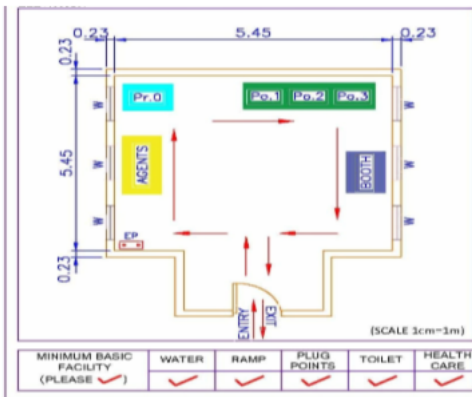

Nazri Naksha

Google Map View

Polling Station Building Front View

Polling Station Front View

Cad View

Key MAP View