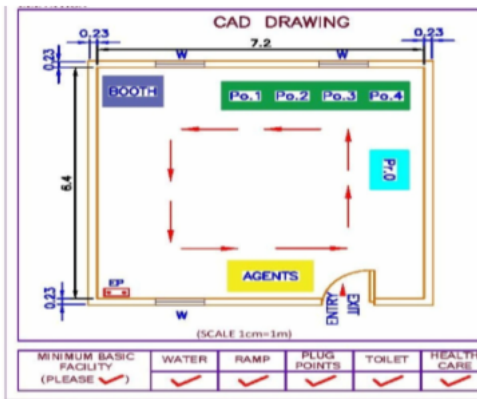

Nazri Naksha

Google Map View

Polling Station Building Front View

Polling Station Front View

Cad View

Key MAP View