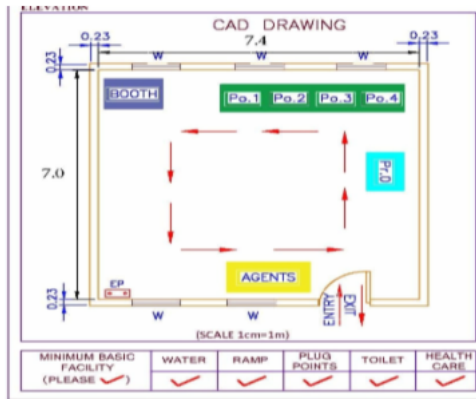

Nazri Naksha

Google Map View

Polling Station Building Front View

Polling Station Front View

Cad View

Key MAP View