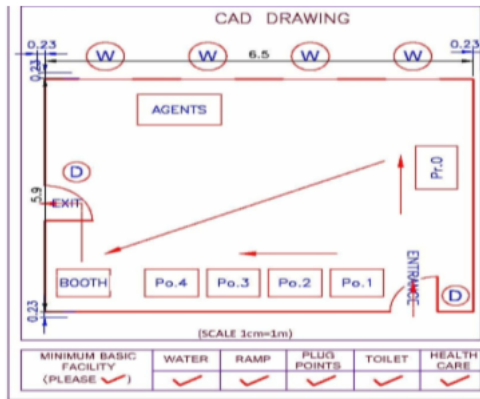

Nazri Naksha

Google Map View

Polling Station Building Front View

Polling Station Front View

Cad View

Key MAP View