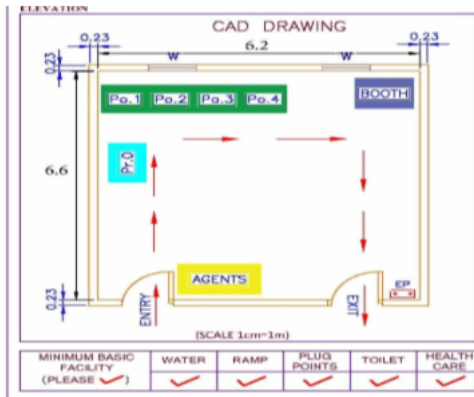

Nazri Naksha

Google Map View

Polling Station Building Front View

Polling Station Front View

Cad View

Key MAP View