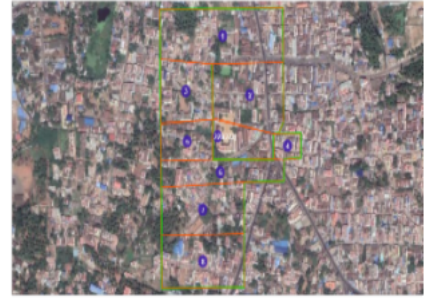

Nazri Naksha

Google Map View