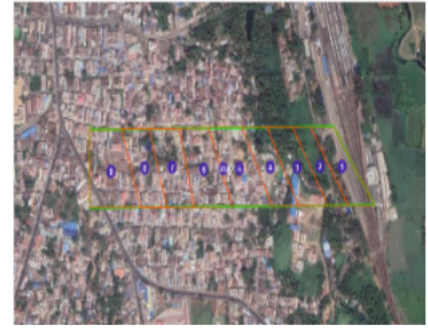

Nazri Naksha

Google Map View