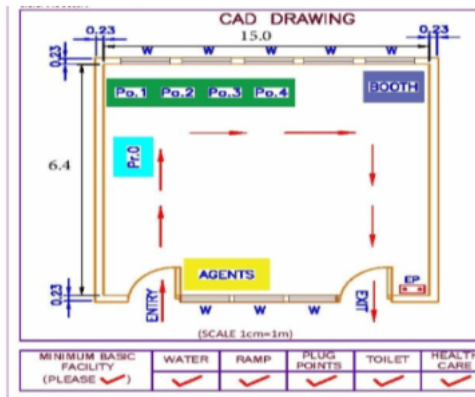

Nazri Naksha

Google Map View

Polling Station Building Front View

Polling Station Front View

Cad View

Key MAP View