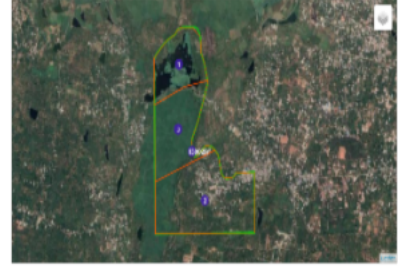

Nazri Naksha

Google Map View