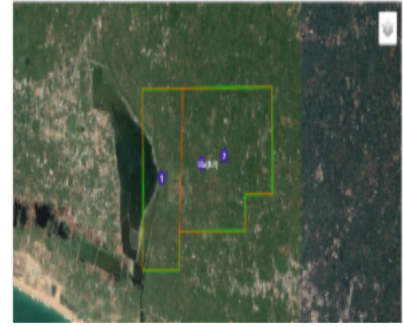

Nazri Naksha

Google Map View