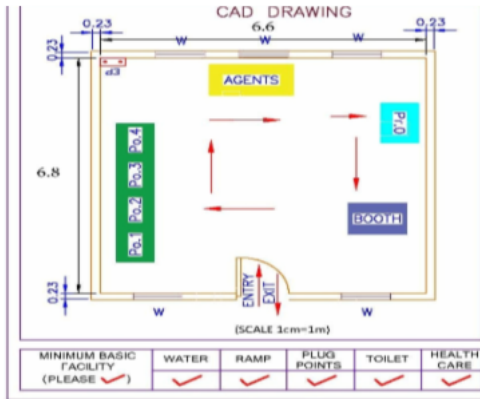

Nazri Naksha

Google Map View

Polling Station Building Front View

Polling Station Front View

Cad View

Key MAP View