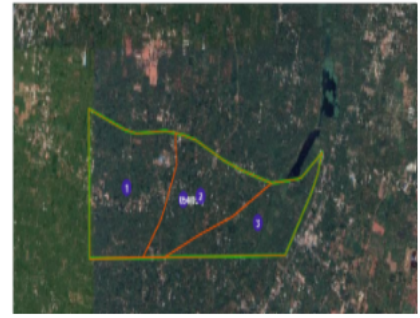

Nazri Naksha

Google Map View