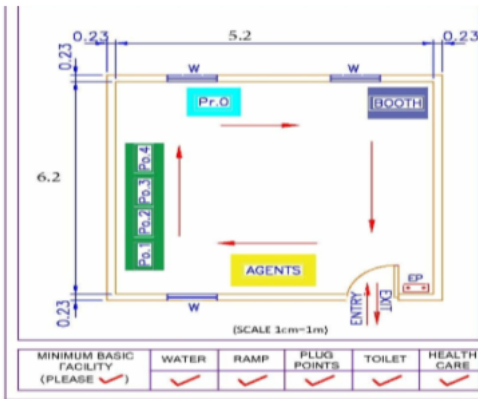

Nazri Naksha

Google Map View

Polling Station Building Front View

Polling Station Front View

Cad View

Key MAP View