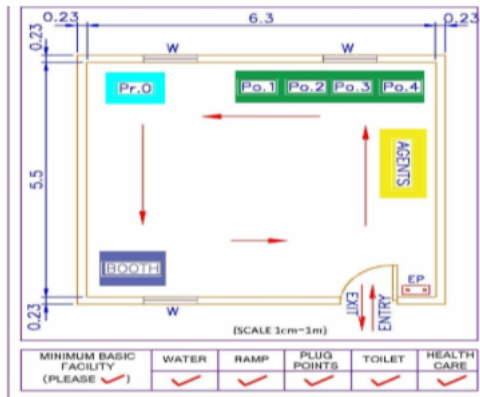

Nazri Naksha

Google Map View

Polling Station Building Front View

Polling Station Front View

Cad View

Key MAP View