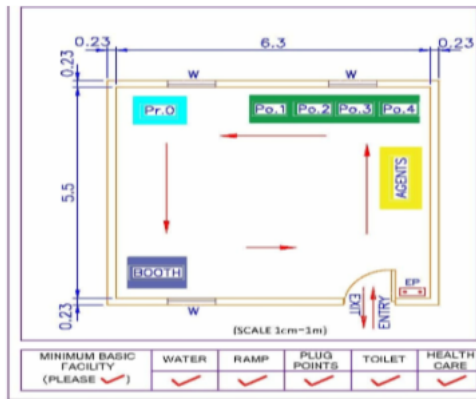

Nazri Naksha

Google Map View

Polling Station Building Front View

Polling Station Front View

Cad View

Key MAP View