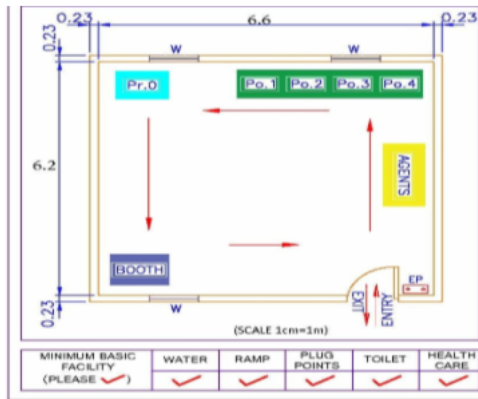

Nazri Naksha

Google Map View

Polling Station Building Front View

Polling Station Front View

Cad View

Key MAP View