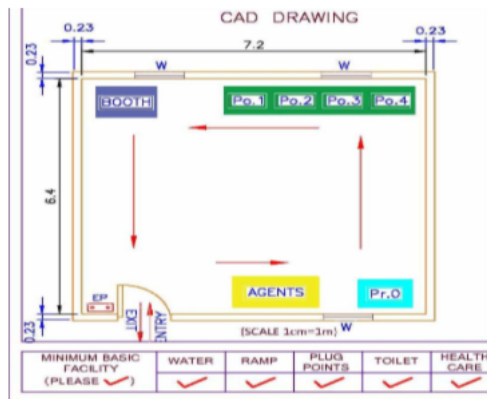

Nazri Naksha

Google Map View

Polling Station Building Front View

Polling Station Front View

Cad View

Key MAP View