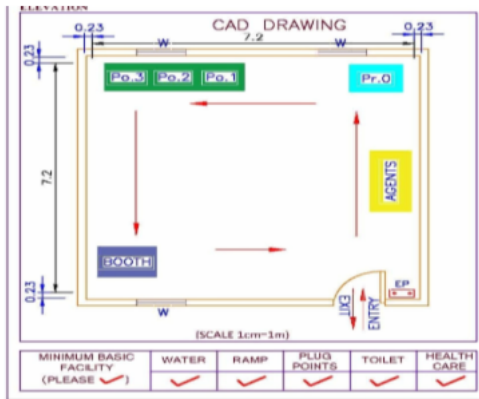

Nazri Naksha

Google Map View

Polling Station Building Front View

Polling Station Front View

Cad View

Key MAP View