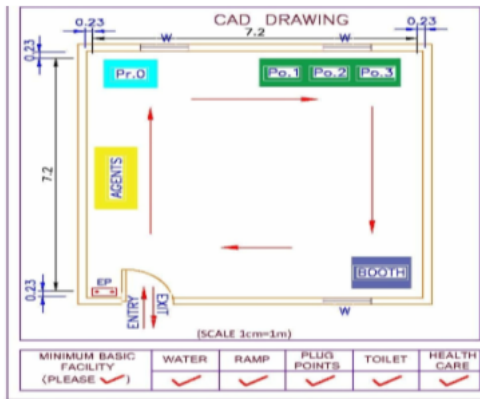

Nazri Naksha

Google Map View

Polling Station Building Front View

Polling Station Front View

Cad View

Key MAP View