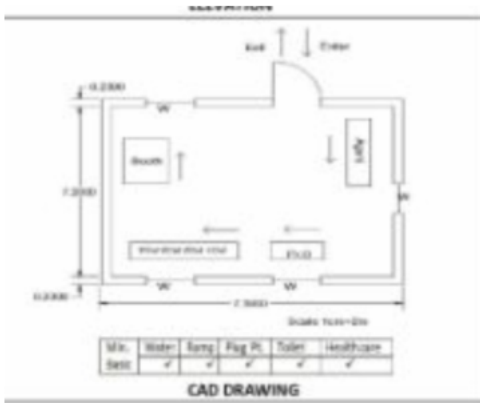

Nazri Naksha

Google Map View

Polling Station Building Front View

Polling Station Front View

Cad View

Key MAP View