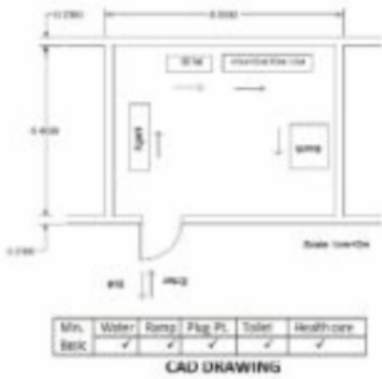

Nazri Naksha

Google Map View

Polling Station Building Front View

Polling Station Front View

Cad View

Key MAP View