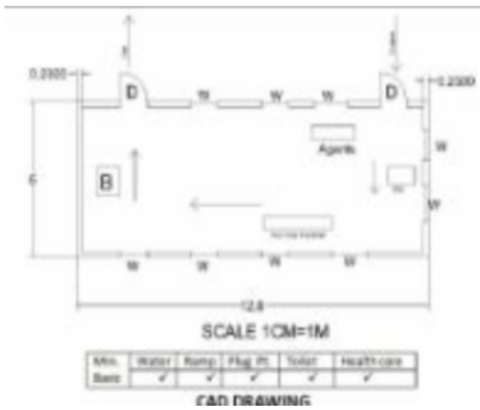

Nazri Naksha

Google Map View

Cad View