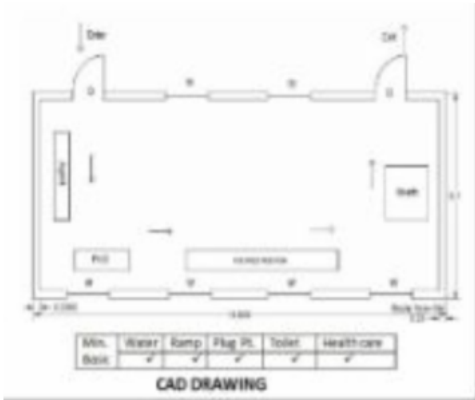

Nazri Naksha

Google Map View

Cad View