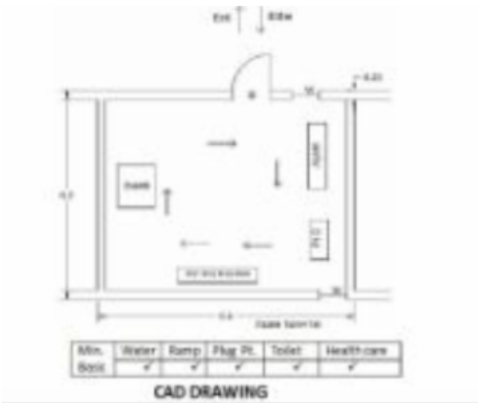

Nazri Naksha

Google Map View

Polling Station Building Front View

Polling Station Front View

Cad View

Key MAP View