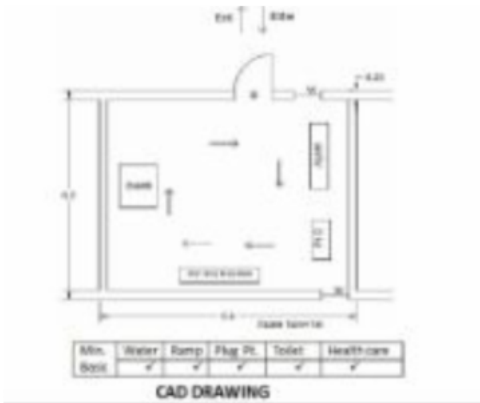

Nazri Naksha

Google Map View

Polling Station Building Front View

Polling Station Front View

Cad View

Key MAP View