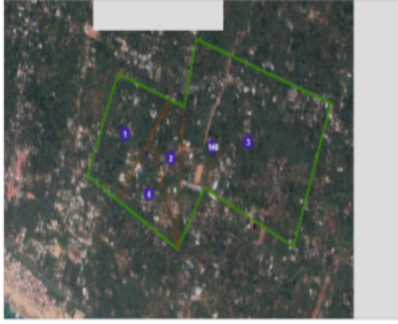

Nazri Naksha

Google Map View