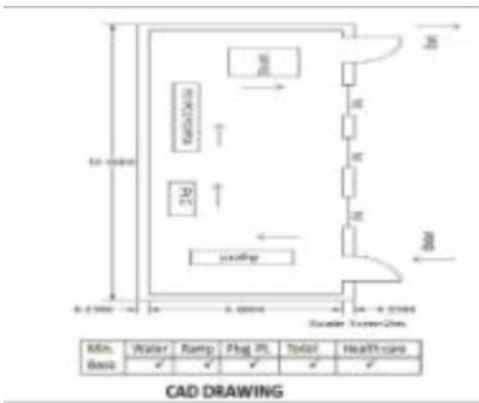

Nazri Naksha

Google Map View

Cad View