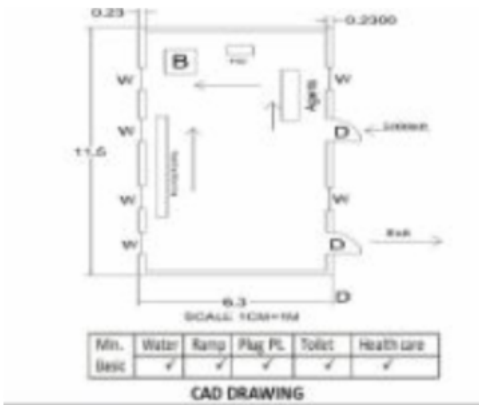

Nazri Naksha

Google Map View

Polling Station Building Front View

Polling Station Front View

Cad View

Key MAP View