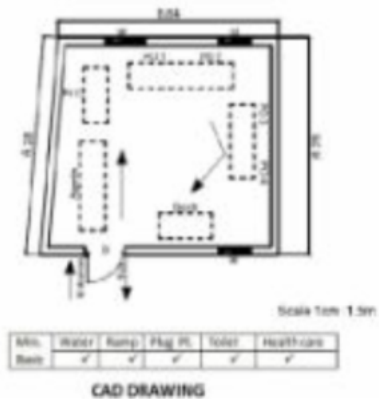

Nazri Naksha

Google Map View

Cad View