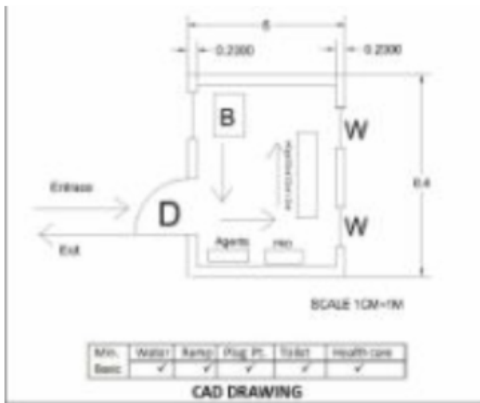

Nazri Naksha

Google Map View

Cad View