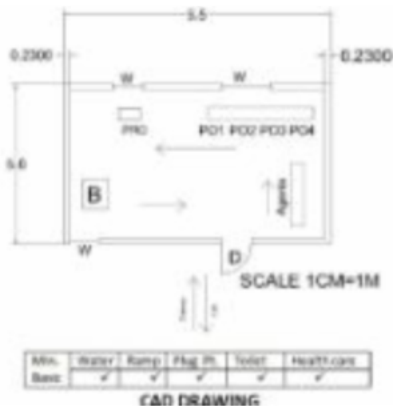

Nazri Naksha

Google Map View

Polling Station Building Front View

Polling Station Front View

Cad View

Key MAP View