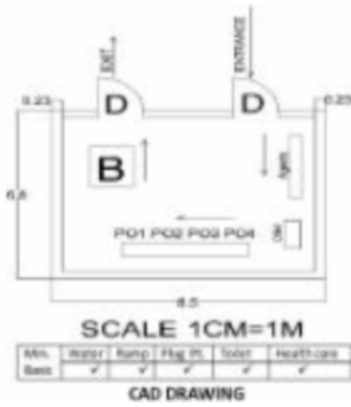

Nazri Naksha

Google Map View

Polling Station Building Front View

Polling Station Front View

Cad View

Key MAP View