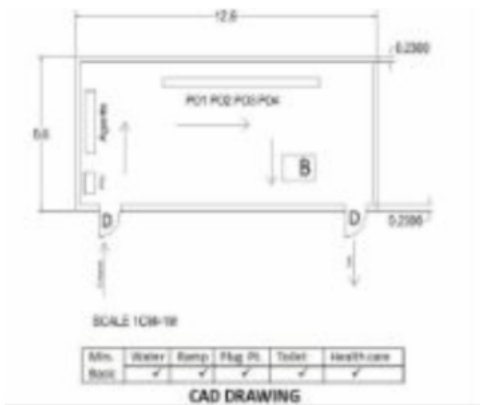

Nazri Naksha

Google Map View

Polling Station Building Front View

Polling Station Front View

Cad View

Key MAP View