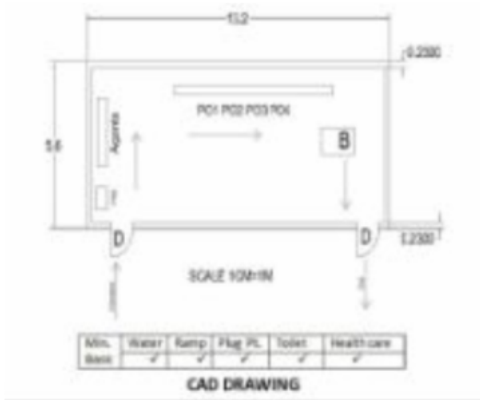

Nazri Naksha

Google Map View

Polling Station Building Front View

Polling Station Front View

Cad View

Key MAP View