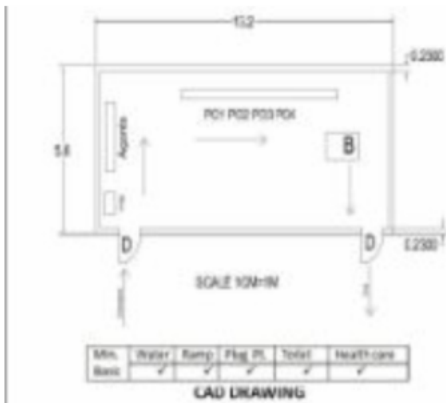

Nazri Naksha

Google Map View

Polling Station Building Front View

Polling Station Front View

Cad View

Key MAP View